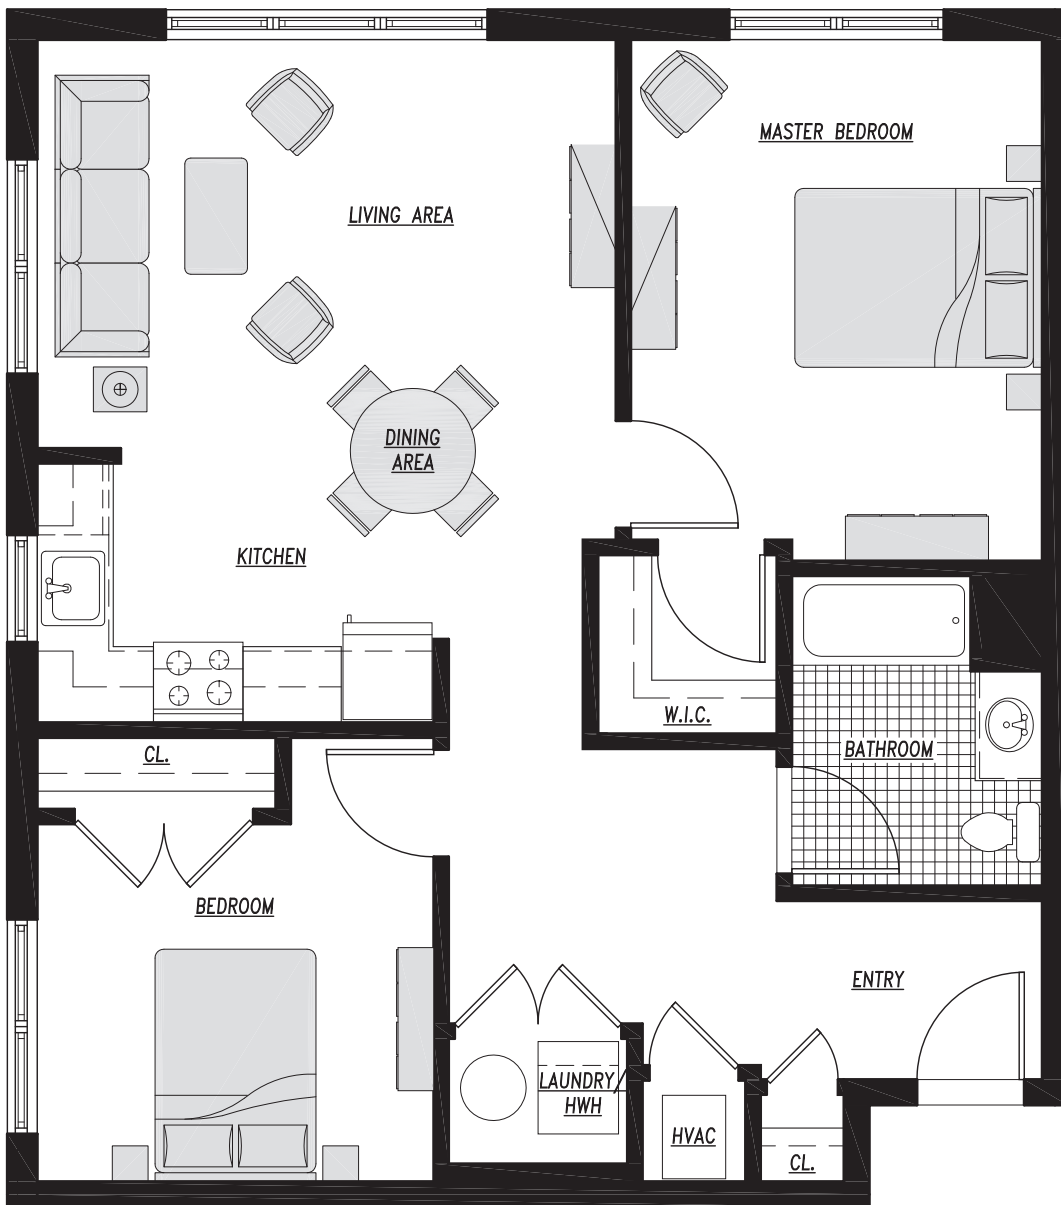

# UNIT L

881 Square Feet | 2 Bedroom | 1 Bathroom

  
COLONIAL  
POINTE  
FRANKLIN LAKES, NJ